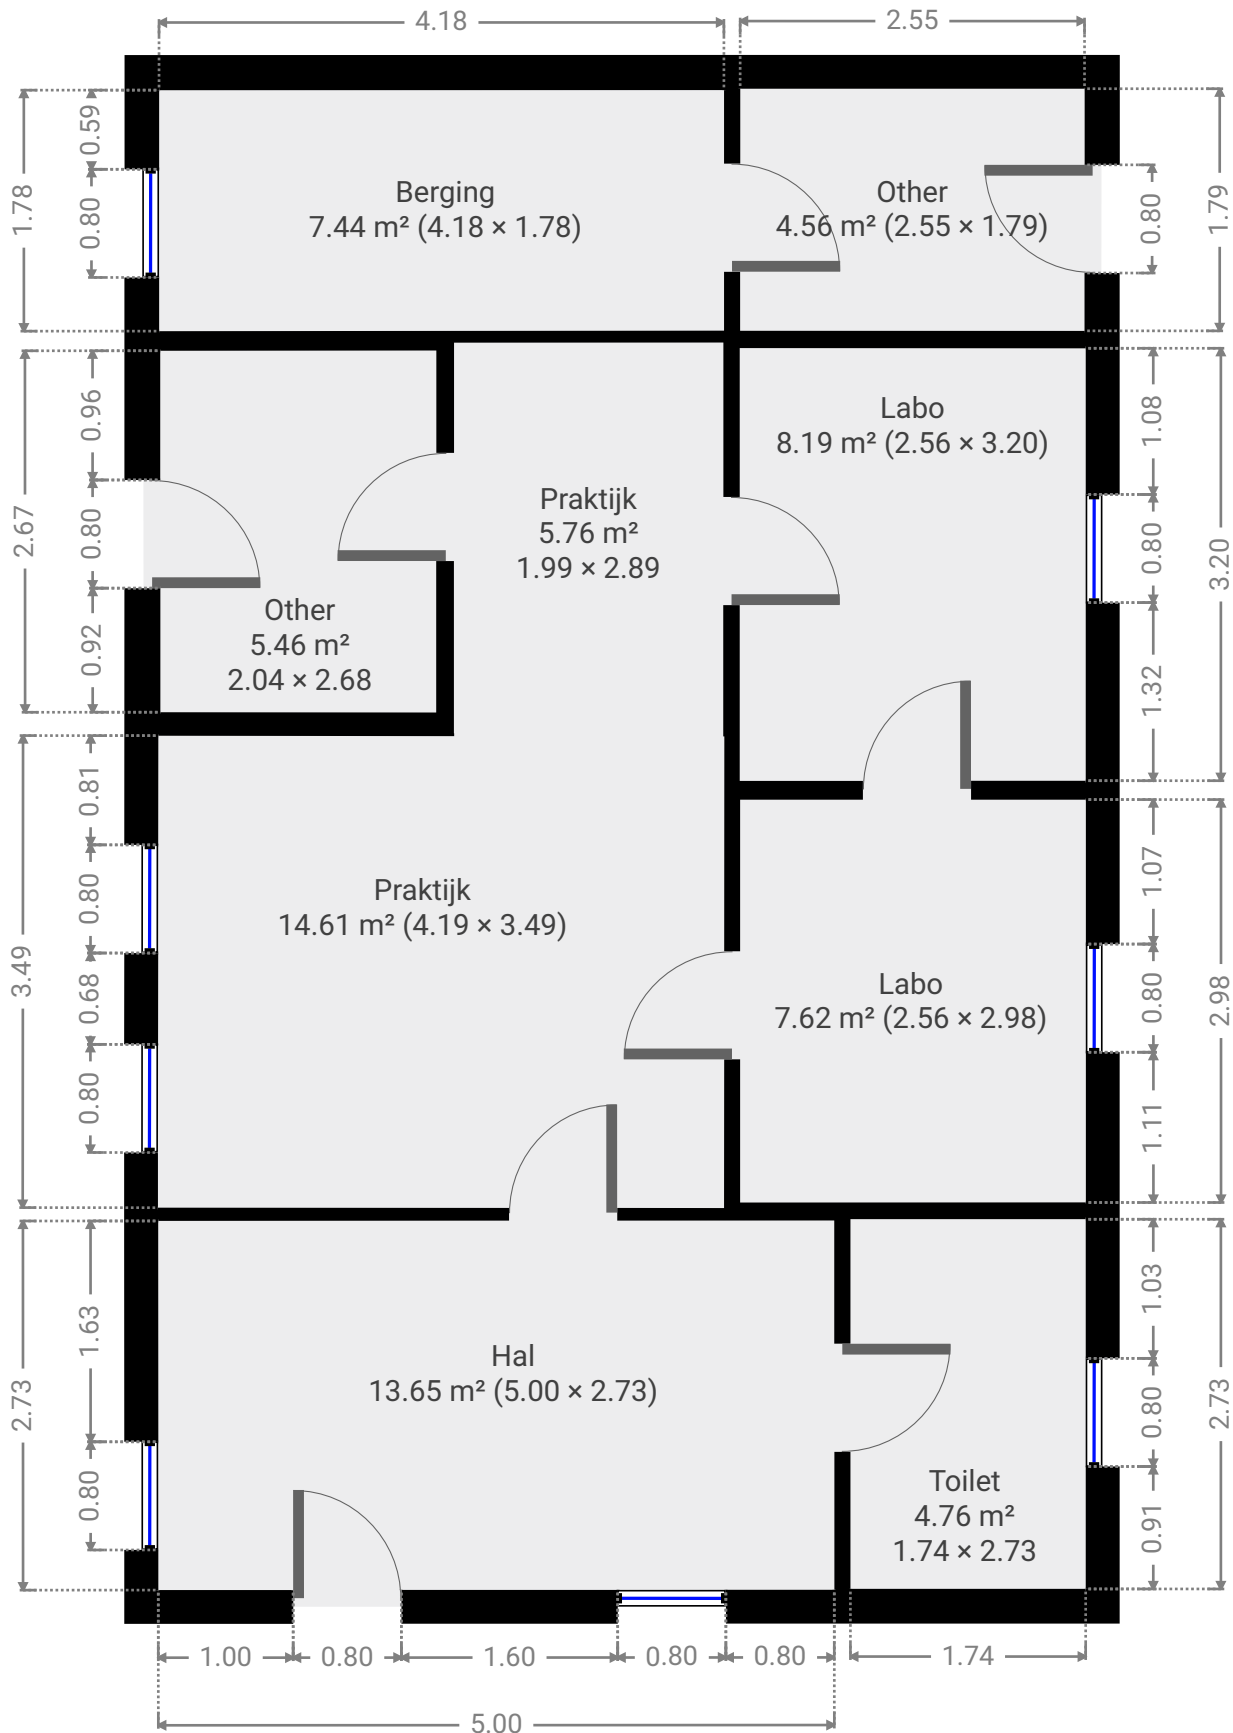

Bergveld 69 Dierenpraktijk

TOTAL AREA: 71.99 m² • LIVING AREA: 71.99 m² • FLOORS: 1 • ROOMS: 0

▼ Ground Floor

TOTAL AREA: 71.99 m² • LIVING AREA: 71.99 m² • ROOMS: 0

THIS FLOORPLAN IS PROVIDED WITHOUT WARRANTY OF ANY KIND. SENSOPIA DISCLAIMS ANY WARRANTY INCLUDING, WITHOUT LIMITATION, SATISFACTORY QUALITY OR ACCURACY OF DIMENSIONS.